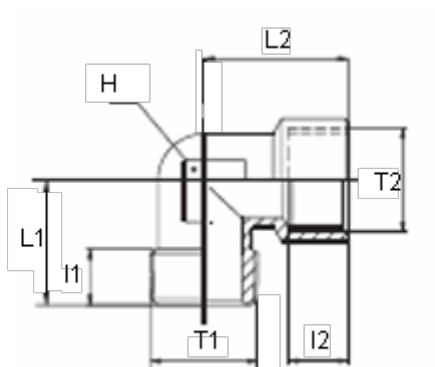

# Data Sheet

Article number: 5891205TR38

Description: Elbow sleeve 1205TR  
R3/8" - G3/8"

## Measures

---

H = 17

L1 = 27.5

I1 = 13.0

L2 = 27.5

I2 = 12.0

T1 = 3/8"